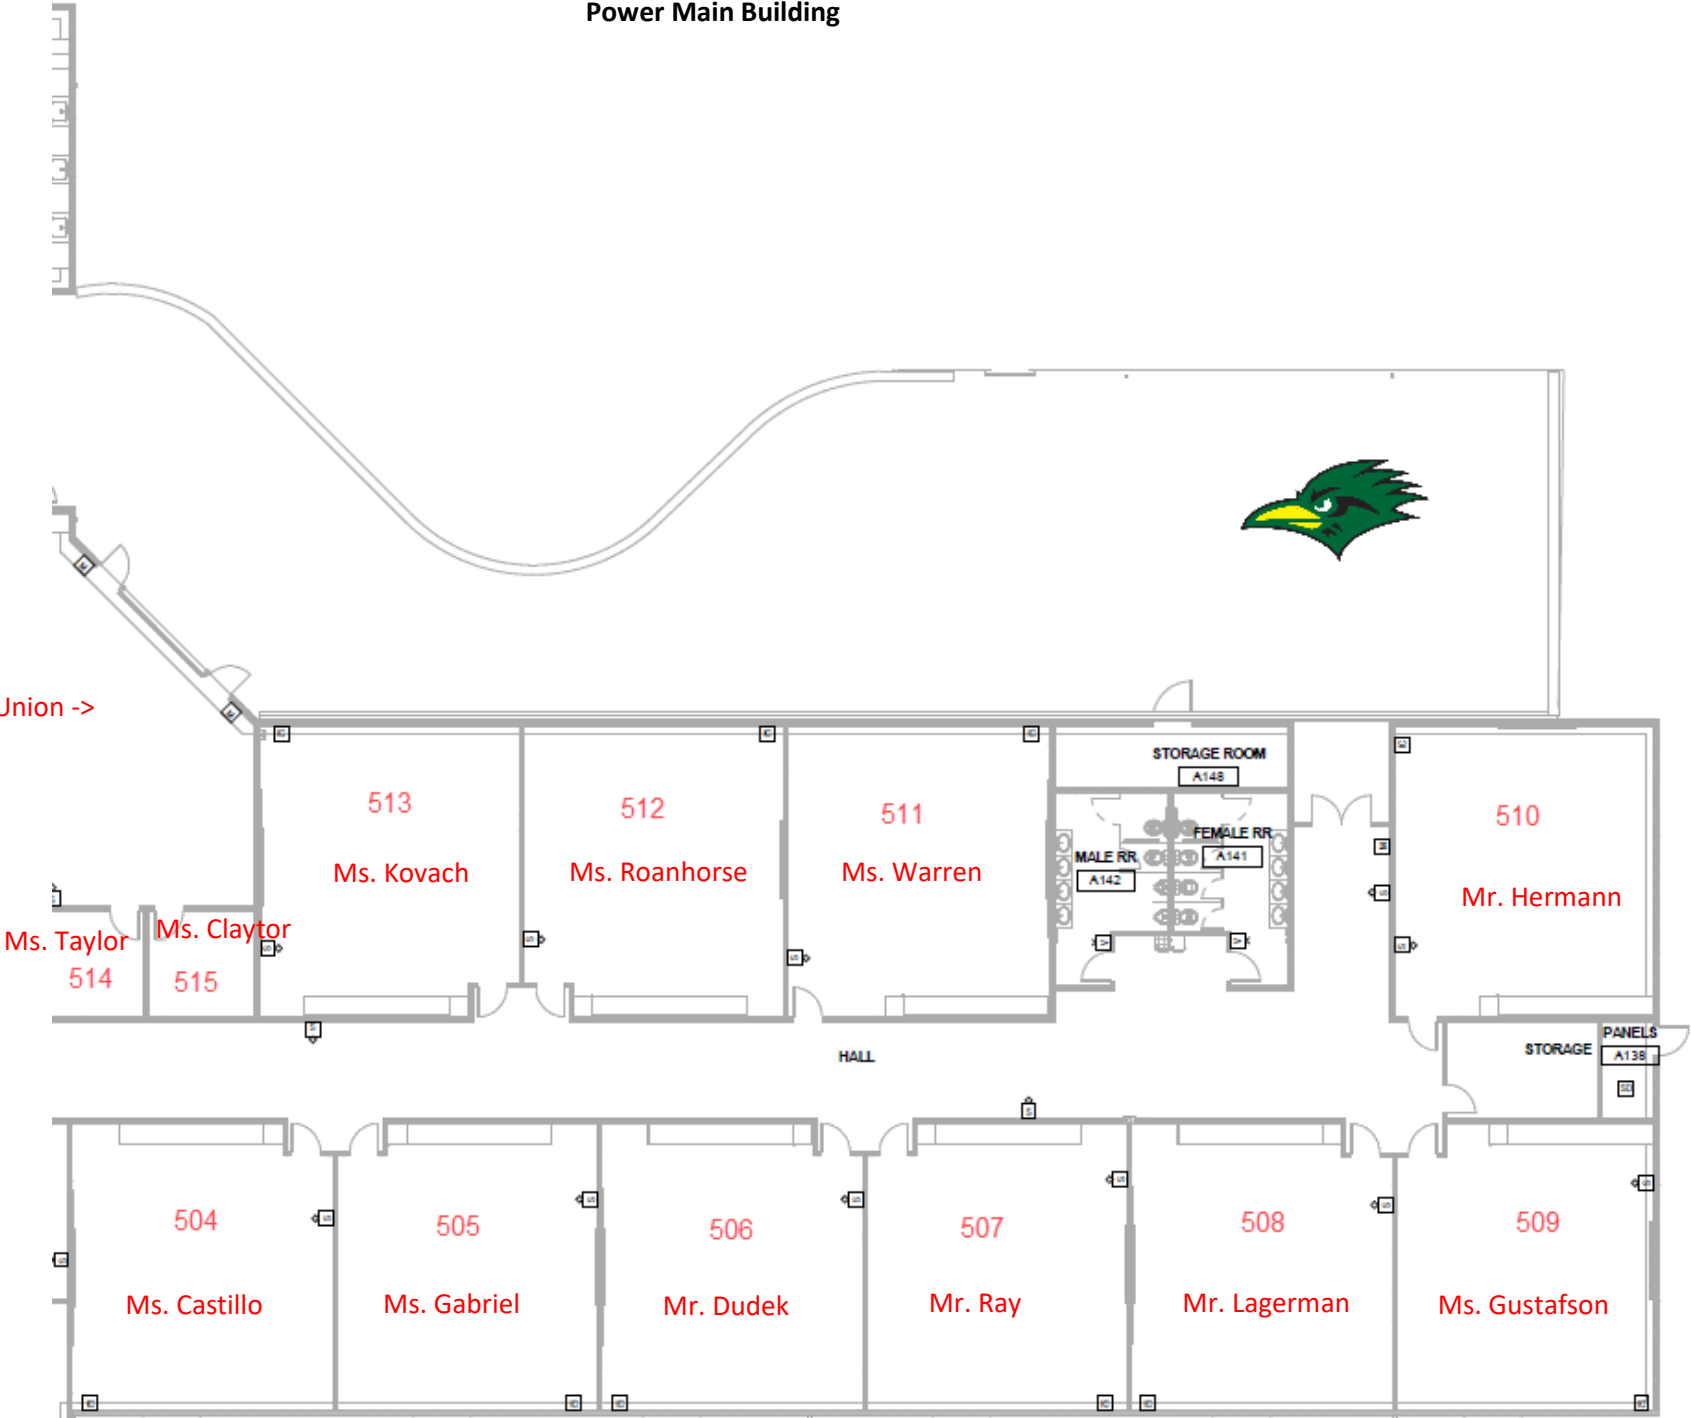

Power 7-12 Front Office

Power Main Building

Student Union ->  
<- Office

# Power (7-12) Electives Building

Power (7-12) Gym "The Nest"