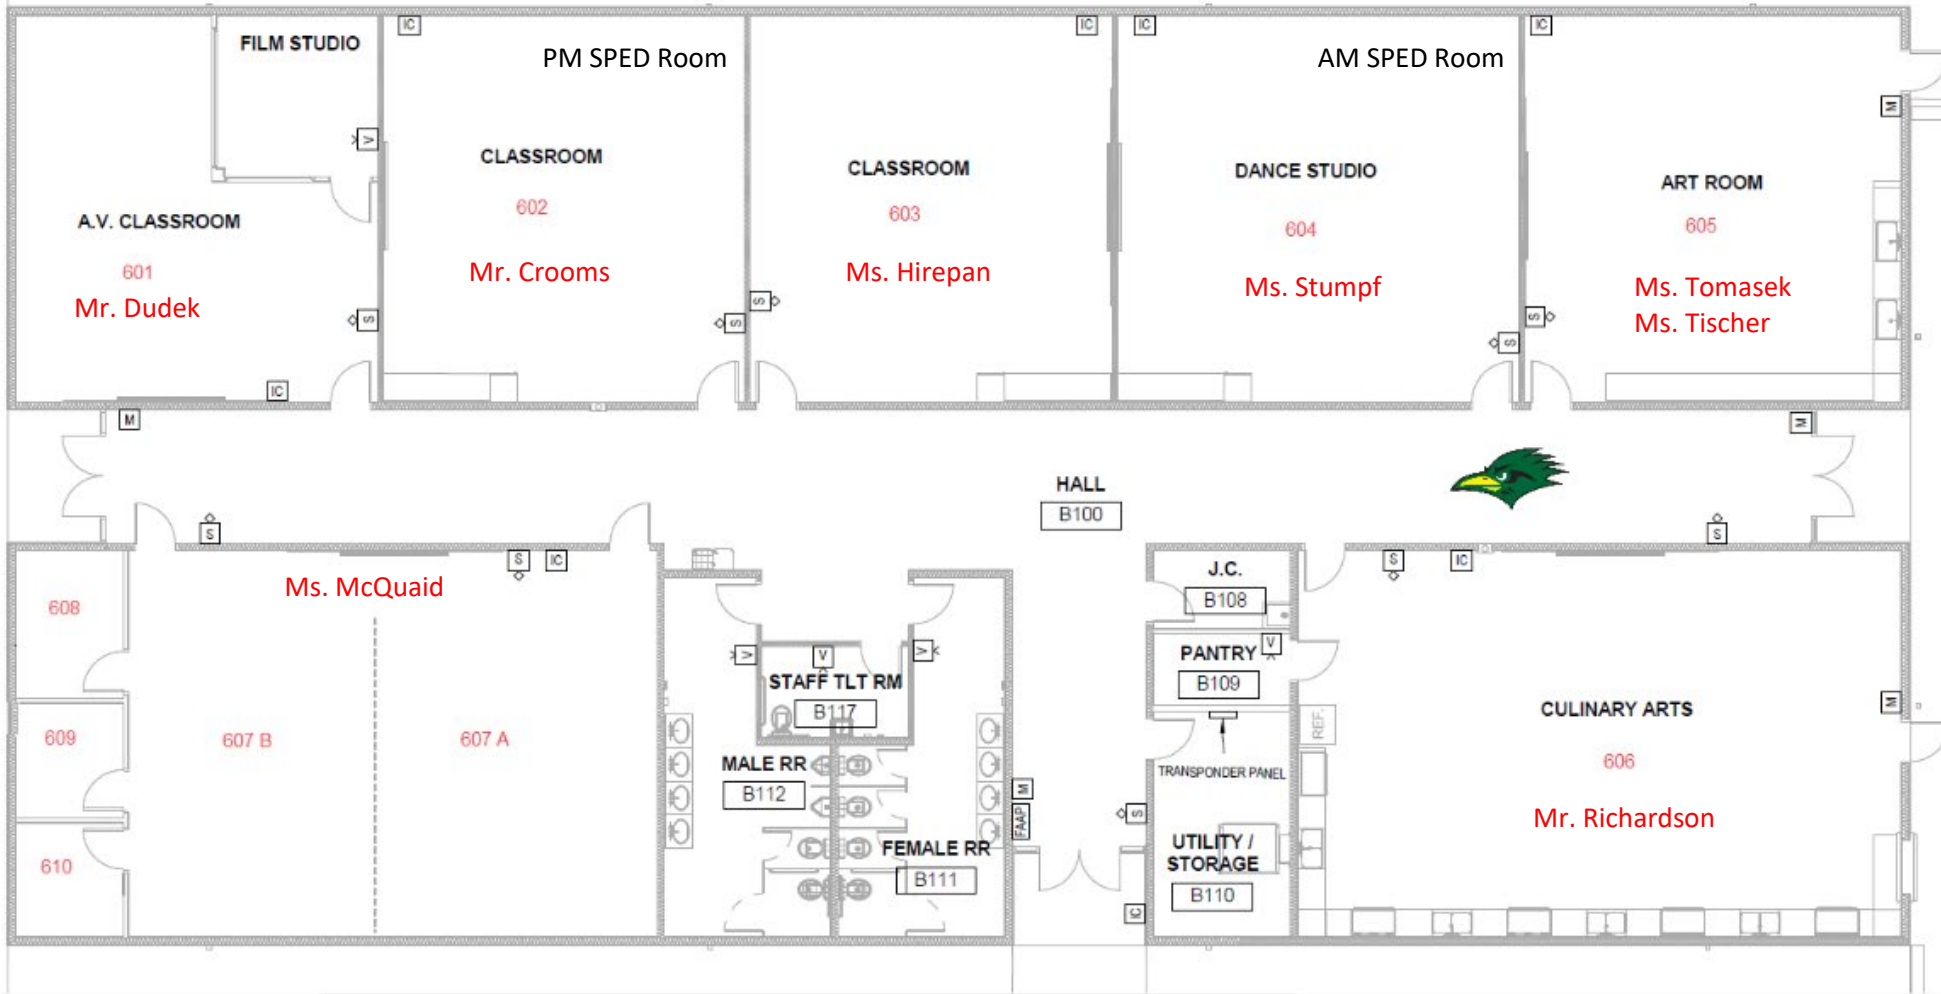

Power 7-12 Front Office

Power Main Building

Student Union ->  
<- Office

# Power (7-12) Electives Building

Power (7-12) Gym "The Nest"